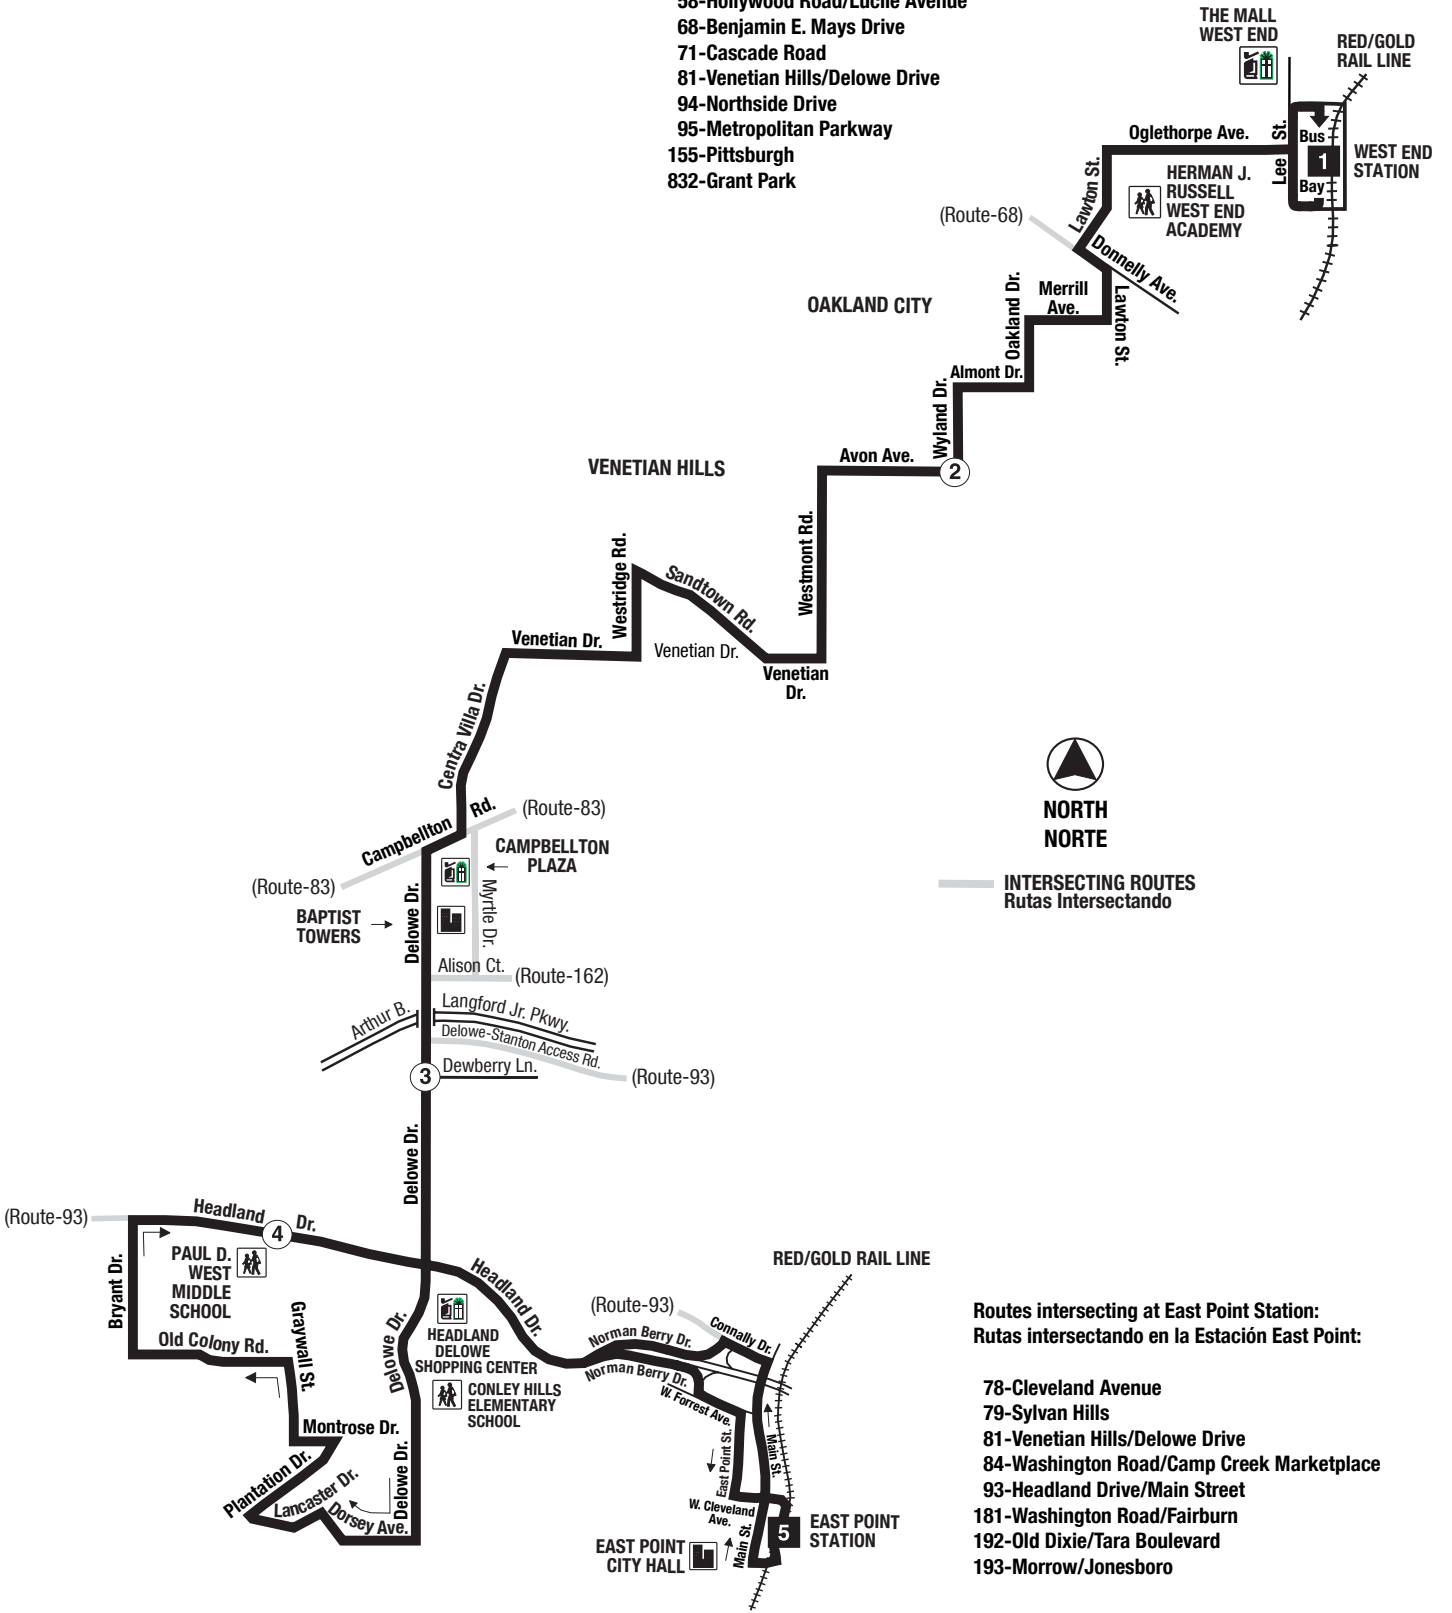

**Routes intersecting at West End Station:  
Rutas intersectando en la Estación West End:**

- 1-Marietta Boulevard/Joseph E. Lowery Boulevard
- 40-Peachtree Street/Downtown
- 58-Hollywood Road/Lucile Avenue
- 68-Benjamin E. Mays Drive
- 71-Cascade Road
- 81-Venetian Hills/Delowe Drive
- 94-Northside Drive
- 95-Metropolitan Parkway
- 155-Pittsburgh
- 832-Grant Park

**Routes intersecting at East Point Station:  
Rutas intersectando en la Estación East Point:**

- 78-Cleveland Avenue
- 79-Sylvan Hills
- 81-Venetian Hills/Delowe Drive
- 84-Washington Road/Camp Creek Marketplace
- 93-Headland Drive/Main Street
- 181-Washington Road/Fairburn
- 192-Old Dixie/Tara Boulevard
- 193-Morrow/Jonesboro